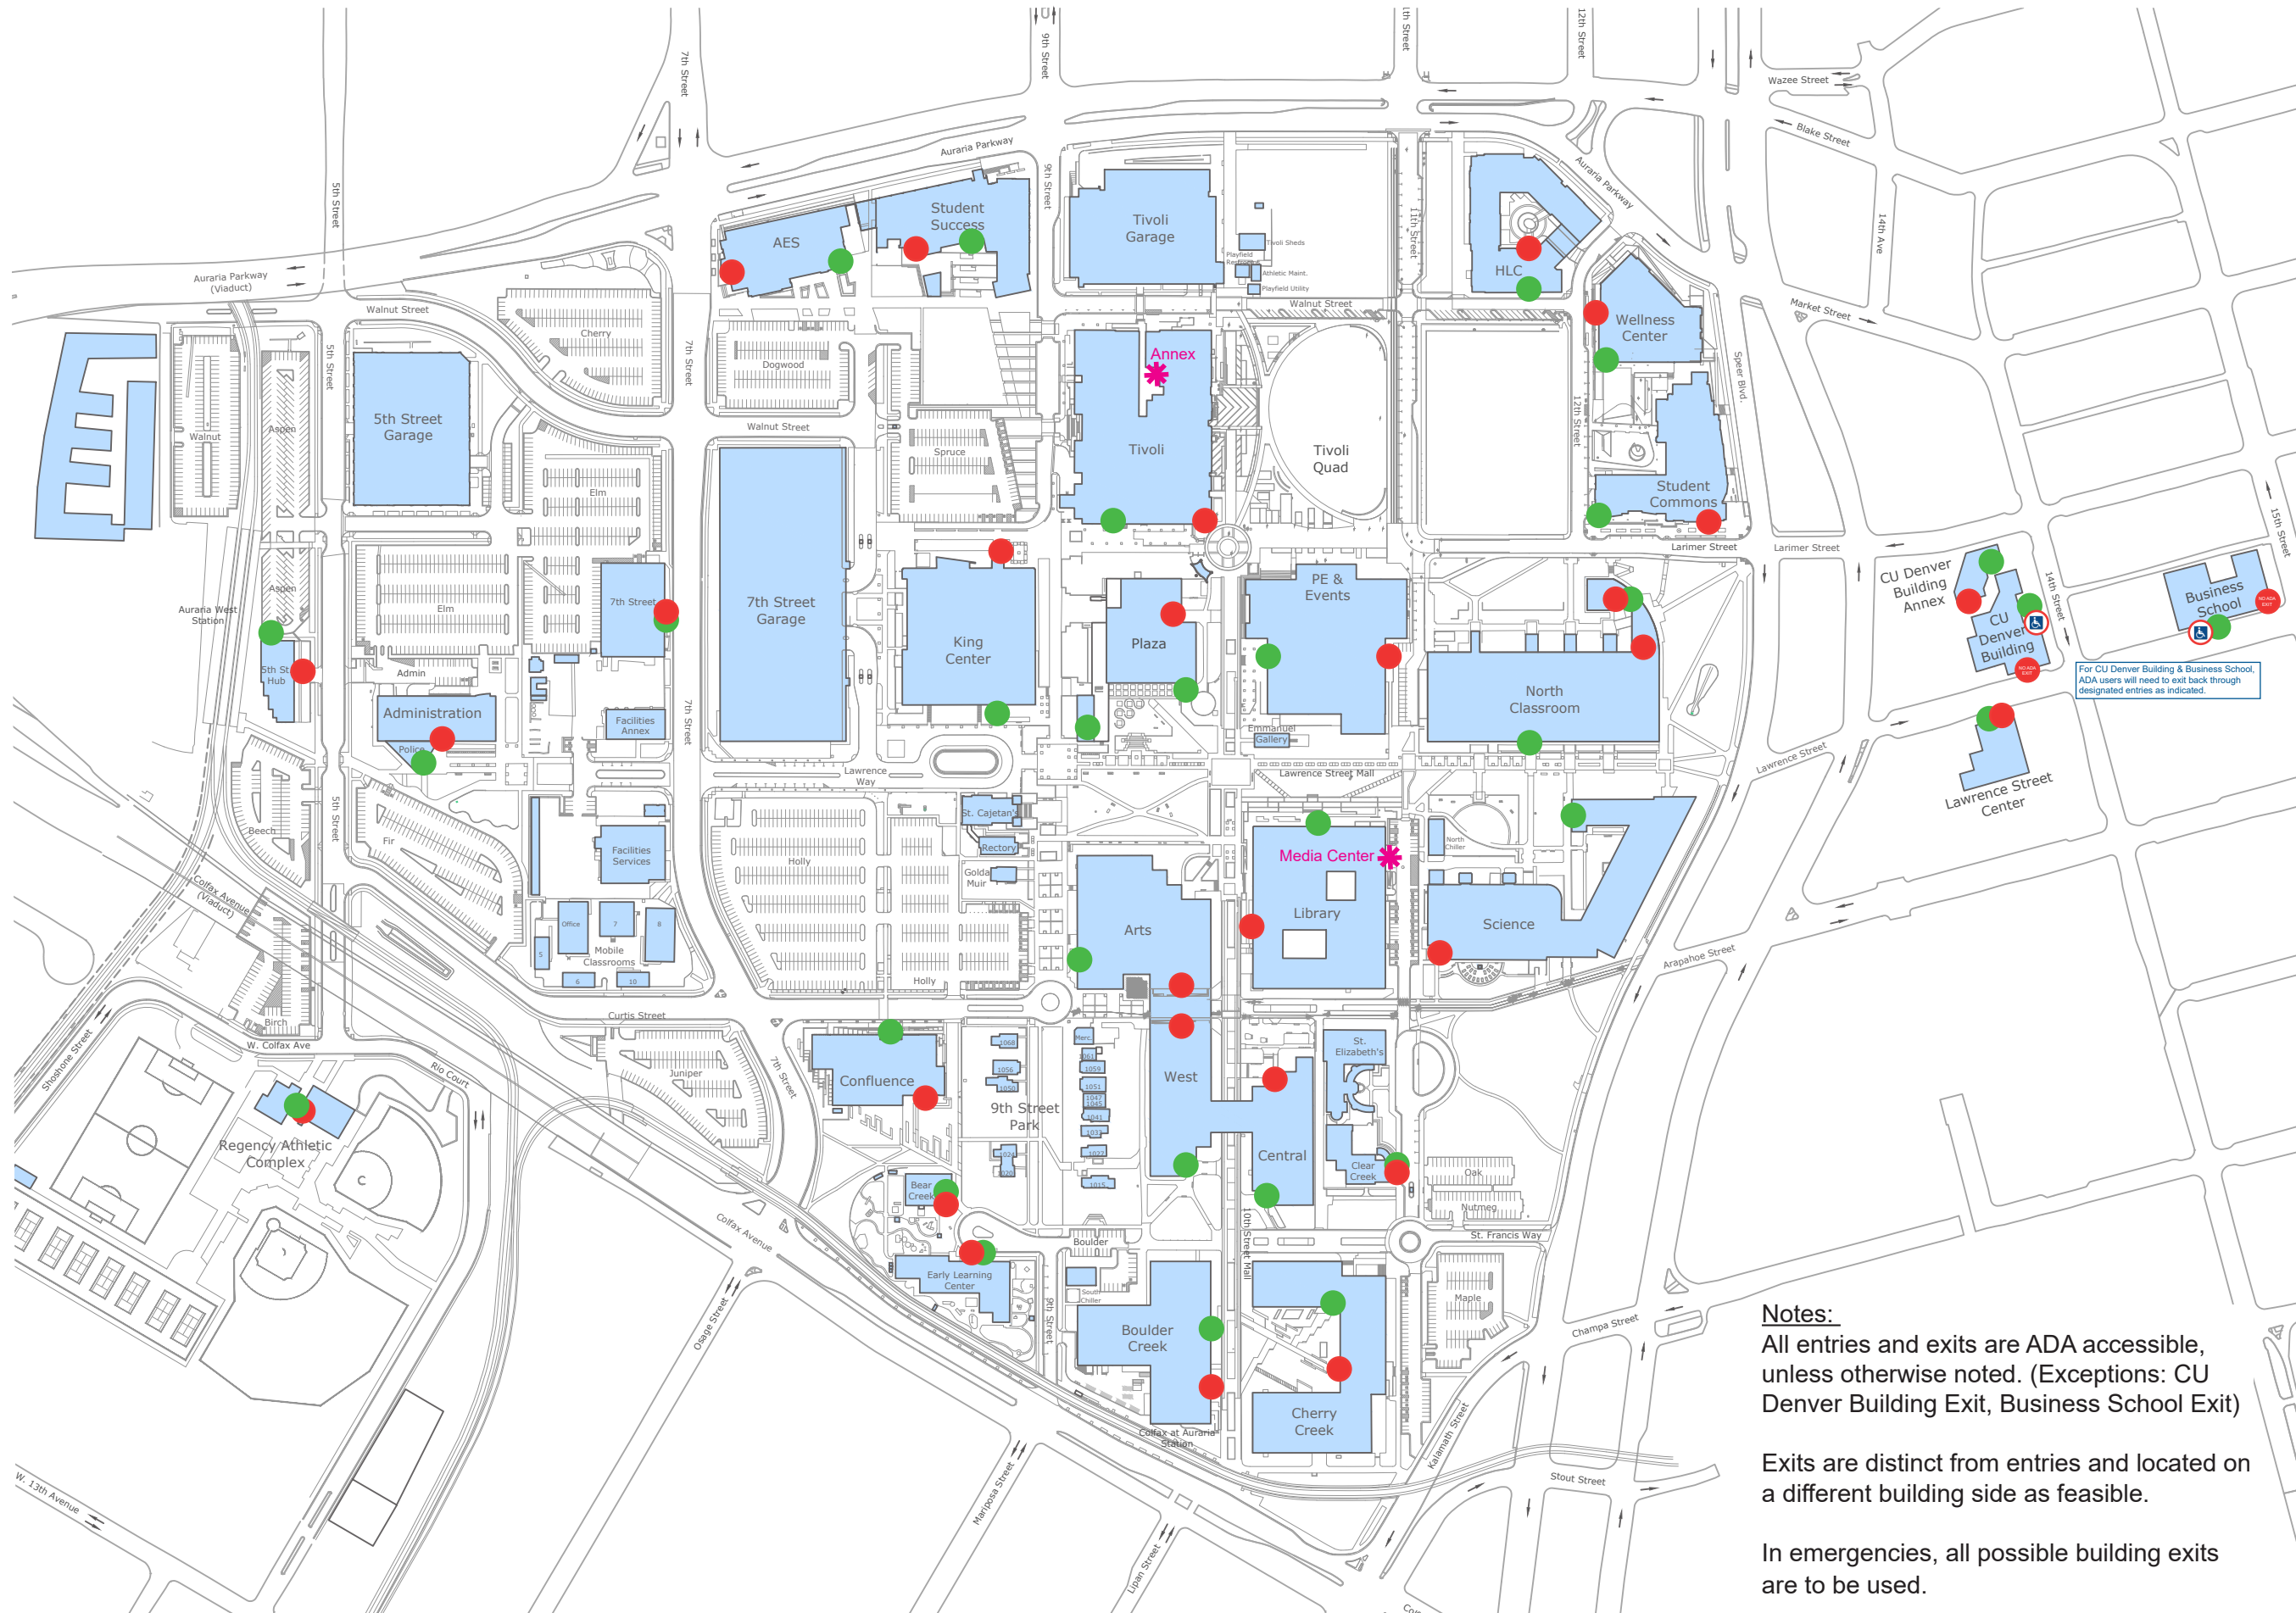

AURARIA HIGHER EDUCATION CENTER

DENVER, COLORADO

- Designated Entry
- Designated Exit
- ADA Provision (See Notes)
- Limited access

Notes:
All entries and exits are ADA accessible, unless otherwise noted. (Exceptions: CU Denver Building Exit, Business School Exit)

Exits are distinct from entries and located on a different building side as feasible.

In emergencies, all possible building exits are to be used.

NORTH

SCALE: NTS